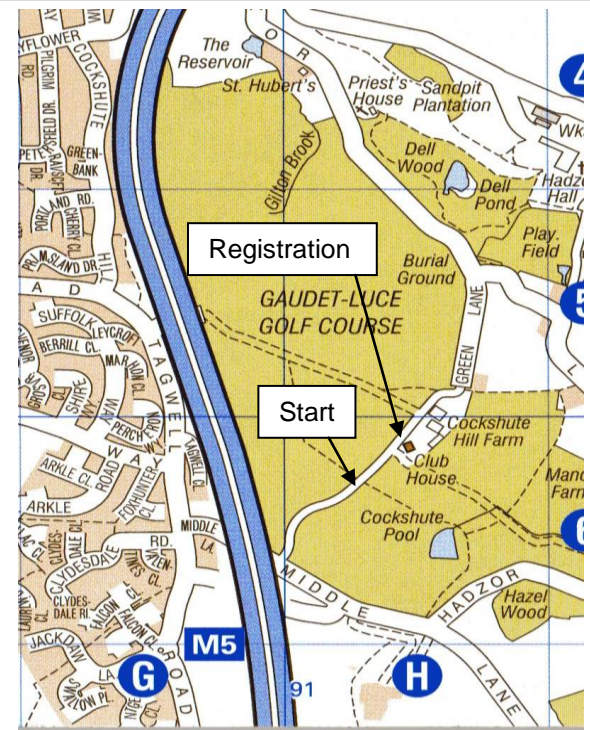

Droitwich 10km Road Race

Summer Mid Week Series - Race 3

Wednesday 14 July 2010 7.30pm Start

Road Race along country lanes around Droitwich

Registration is in the shop at Gaudet Luce Golf Club,

Middle Lane, Droitwich WR9 7JR.

Plenty of Parking at the Club House.

Organising Club – Droitwich Athletic Club
Contact :- Martin Smith 01905 770991 / 07940
730455

Entries on day of race - £4.00 for attached club runners and £6.00 for unattached runners

10% off with this leaflet at the Gaudet Luce Shop.

Stockist of New Balance Sports Wear and Shoes and Under Armour Clothing.

OTHER EVENTS IN THE SUMMER MID WEEK SERIES

Race 1

19 May 2010 – 10K Multi Terrain Hagley. Organising Club HA&CC

Race 2

9 June 2010 - 10km Multi Terrain Arrow Valley Park, Redditch. Organising Club - Bromsgrove and Redditch Athletic Club

Race 4

11 August 2010 - 8km Multi Terrain Halesowen A&CC, Manor Abbey Stadium, Manor Way, Halesowen. Organising Club - HA&CC